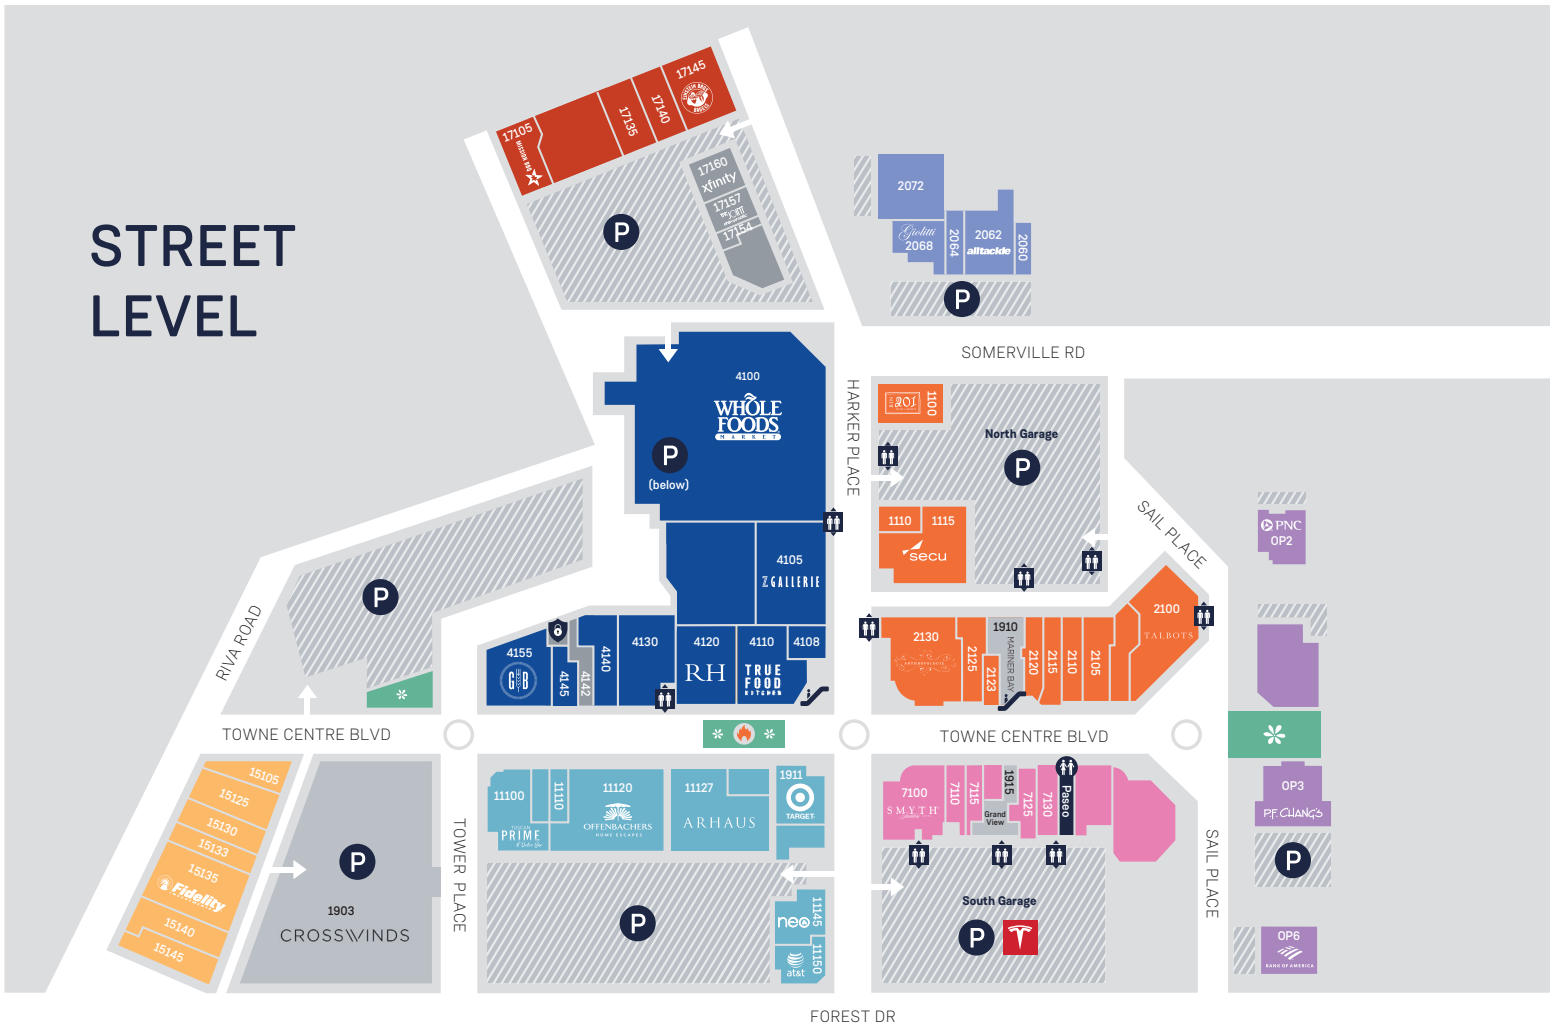

STREET LEVEL

DINING & FOOD

- 15125 A Taste of New Orleans (Coming Soon)
- 2125 Baltimore Coffee & Tea
- 17135 BGR Burger
- 15105 CAVA
- 4108 Cooper's Hawk Tasting Room
- 4238 Cooper's Hawk Restaurant
- 17145 Einstein Bros Bagels
- 2068 Giolitti Deli
- 4155 Gordon Biersch Brewery & Restaurant
- 15133 Jimmy John's
- 17105 Mission BBQ
- 11145 Neo Pizza
- 15130 Nothing Bundt Cakes
- OP3 P.F. Chang's
- 1911 Starbucks (inside Target)
- 4110 True Food Kitchen
- 11100 Tuscan Prime (Coming Soon)
- 4100 Whole Foods Market
- 4250 Ziki Japanese Steakhouse

BEAUTY

- 2203 About Faces Day Spa & Salon
- 2064 Salon Unlimited

APPAREL/ACCESSORIES

- 2115 à la mode intimates
- 2130 Anthropologie
- 2120 Charm City Run
- 2110 J.Jill
- 2123 Scout & Molly's
- 2105 South Moon Under
- 7100 Smyth Jewelers
- 2100 Talbots

HOME FASHIONS

- 11127 Arhaus
- 4140 Bassett
- 4200 Bed Bath & Beyond
- 2200 Brothers Services Company
- 4130 Ethan Allen
- 11120 Offenbachers Home Escapes
- 4120 RH
- 4145 Tempur-Pedic
- 4105 Z Gallerie

SPECIALTY SHOPS

- 2062 All Tackle
- 1100 Bin 201 Wine & Spirits
- 17140 Loyal Companion
- 7110 Muse Paintbar
- 7125 Paper Source
- 7115 Ruah Yoga
- 7130 Salty Dog & Sweet P's Swag
- 1911 Target

SERVICES

- 4142 Annapolis Town Center Office Lobby
- 11150 AT&T
- 1110 ATC Cleaners
- OP6 Bank of America
- 15145 Charles Schwab
- 15135 Fidelity Investments
- 11110 My Eye Dr.
- 17156 Paint Nail Bar
- 2060 Parole Shoe Repair
- OP2 PNC
- 2250 Regus
- 1115 SECU
- 15140 TD Ameritrade
- 17157 The Joint Chiropractic
- 17160 Xfinity
- 2210 Vein Clinics of America

RESIDENTIAL

- 1903 Crosswinds Apartments
- 1915 GrandView Condominiums
- 1910 Mariner Bay Apartments

THE OFFICES

- 4285 Wells Fargo Advisors
- 4270 Hannon Armstrong
- 4280 AdsiIntelligence Marketing
- 4260 Scarborough Capital Management
- 4275 Mark W. Howes Law Office
- 4265 Premier Defense Group/Shaker Financial
- 4370 Hannon Armstrong
- 4375 RBC Capital Market

LEGEND

- 🚶 Paseo
- P Parking
- 🚗 Valet Parking
- 🛗 Elevator
- 🏠 Escalator
- 🌳 Park
- 🔥 Fire Pit
- 🔒 Security
- 🔌 Tesla Charging Station
- ♿ Restrooms