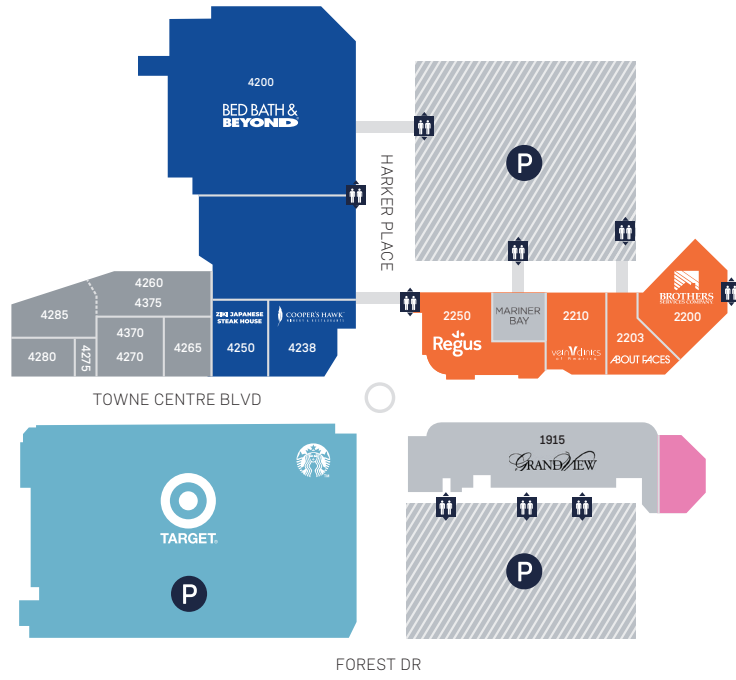

## TOP LEVEL

## STREET LEVEL

### SPECIALTY SHOPS

- 2062 All Tackle
- 1100 Bin 201 Wine & Spirits
- 17140 Loyal Companion
- 7110 Muse Paintbar
- 7125 Paper Source
- 7115 Ruah Yoga
- 7130 Salty Dog & Sweet P's Swag
- 1911 Target

### LEGEND

- 🚶 Paseo
- P Parking
- 🚗 Valet Parking
- 🛗 Elevator
- 🏠 Escalator
- 🌳 Park
- 🔥 Fire Pit
- 🔒 Security
- 🔌 Tesla Charging Station
- ♿ Restrooms